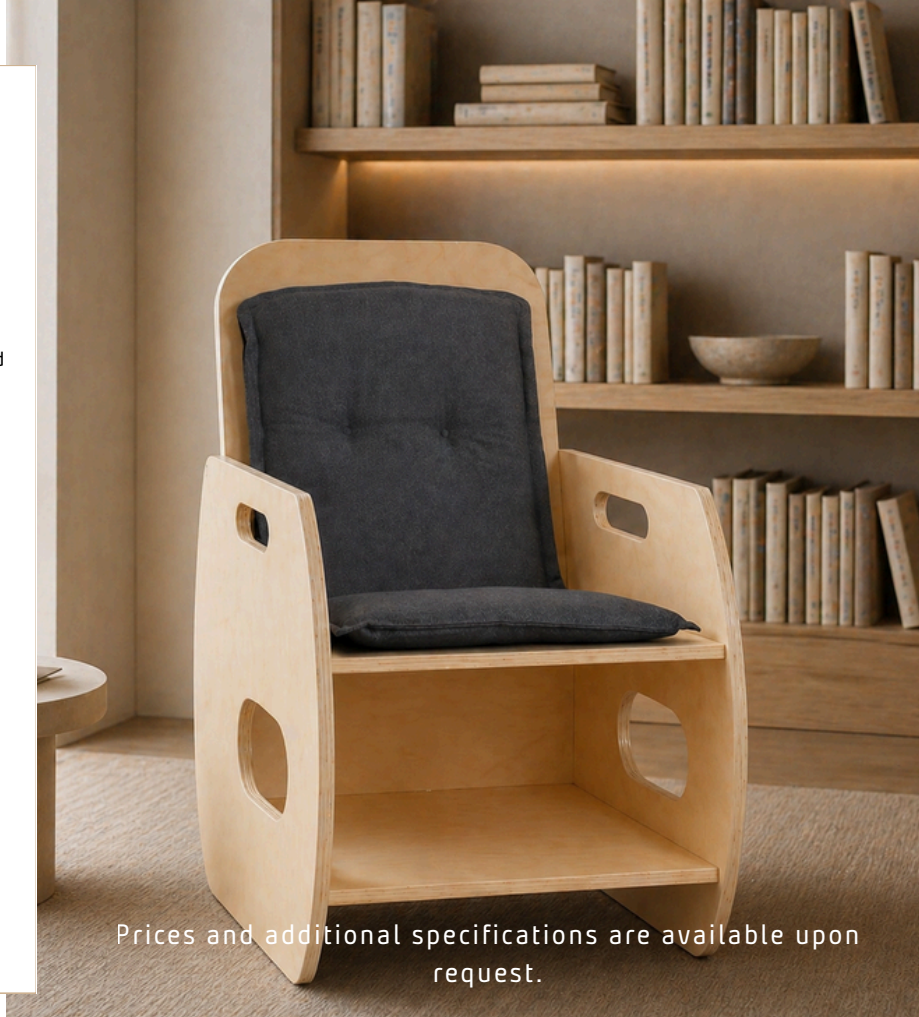

PARAMETRIC Reading chair

MATERIAL

Crafted from premium birch plywood with a refined finish.

DESIGN

Minimalist parametric design with functional side openings and a lower shelf for books and decorative items.

DIMENSIONS

Width: 57.6 cm
Depth: 83.1 cm
Height: 89.4 cm

COLORS

White, natural, black, brown and custom RAL colors.

Prices and additional specifications are available upon request.

NAMEŠTAJ
PARAMETRIC

PARAMETRIC SET ARMCHAIR & ROUND TABLE

MATERIAL

Combination of quality birch plywood and a refined finish.

DESIGN

Contemporary parametric design with functional details and elegant lines that provide comfort and practicality.

DIMENSIONS

Armchair:
Width: 57.6 cm
Depth: 83.1 cm
Height: 89.4 cm

Table:
Diameter: 60 cm
Height: 63.6 cm