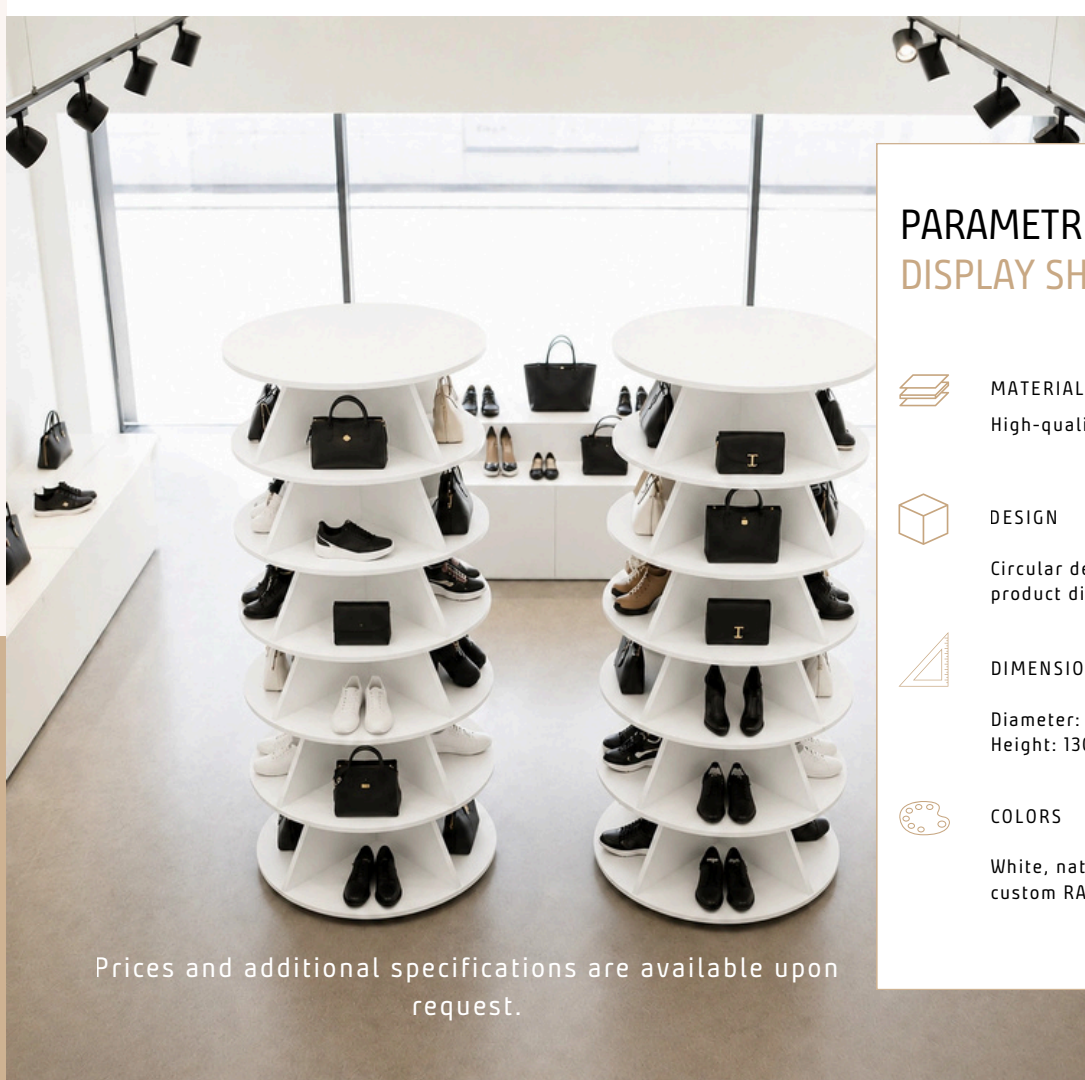

PARAMETRIC DISPLAY SHELF

MATERIAL

High-quality birch plywood.

DESIGN

Circular design for organized product display.

DIMENSIONS

Diameter: fi 60 cm
Height: 130.4 cm

COLORS

White, natural, black, brown and custom RAL colors.

Prices and additional specifications are available upon request.

NAMEŠTAJ
PARAMETRIC

PARAMETRIC STORE SHELF

MATERIAL

High-quality birch plywood.

DESIGN

Circular multi-level design for product display.

DIMENSIONS

Diameter: fi 60 cm
Height: 130.4 cm